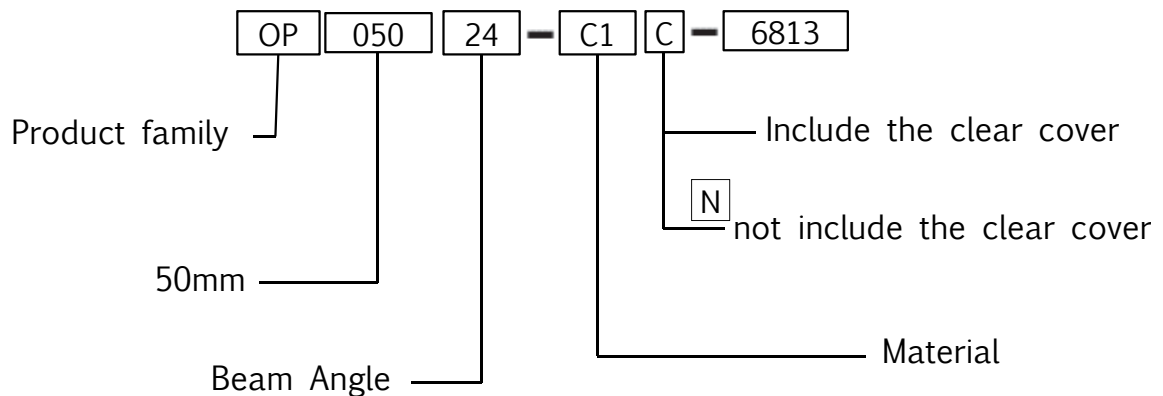

Optical Reflector for Bridgelux V6 / V8 COB

- Specially design for Bridgelux V6 / V8 series LEDs.
- Conform to the environmental protection standard RoHS.

Product Naming Guidelines

The part number is explained as follows: OP05024-C1C-6813