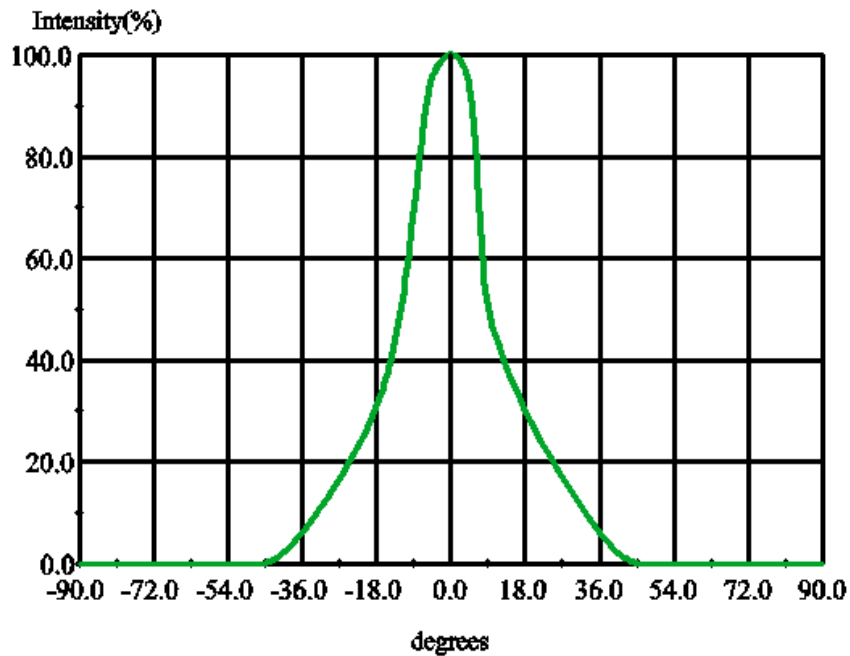

Reflector Types

Order Code	FWHM	cd/lm	Holder
OP05024-C1C-6813	±12	3.42	With Holder
OP05040-C1C-6813	±20	2.25	With Holder
OP05060-C1C-6813	±30	1.46	With Holder

Measurements

Relative Intensity of OP05024-C1C-6813