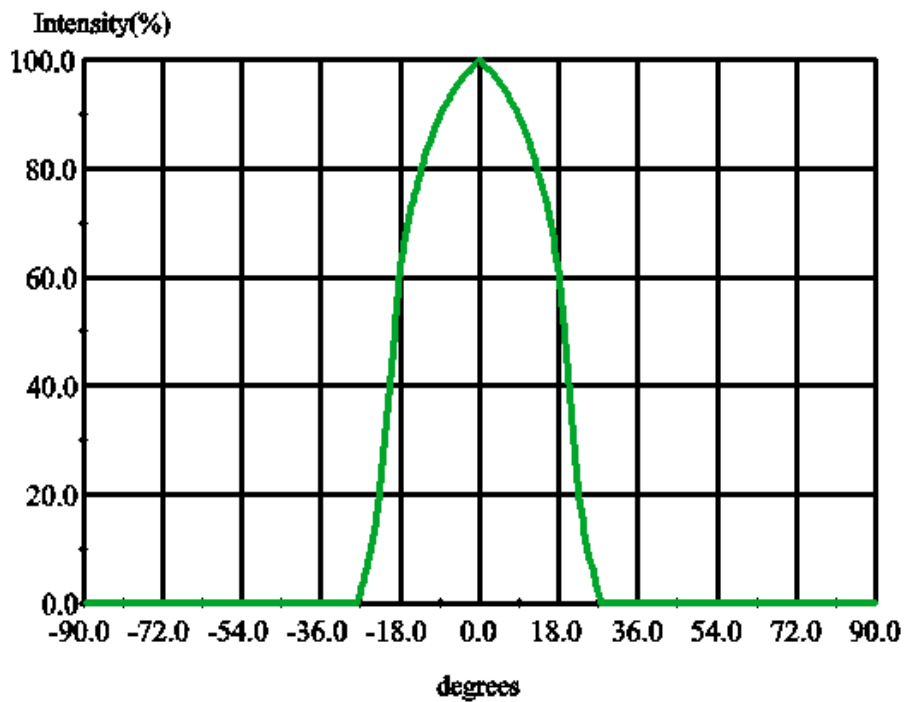

Relative Intensity of OP05040-C1C-6813