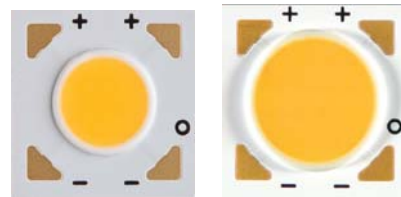

Optical Reflector for Bridgelux V6 / V8 COB

- Specially design for Bridgelux V6 / V8 series LEDs.
- Conform to the environmental protection standard RoHS.

Product Naming Guidelines

The part number is explained as follows: OP05024-C1C-6813

Reflector Types

Order Code	FWHM	cd/lm	Holder
OP05024-C1C-6813	±12	3.42	With Holder
OP05040-C1C-6813	±20	2.25	With Holder
OP05060-C1C-6813	±30	1.46	With Holder

Measurements

Relative Intensity of OP05024-C1C-6813