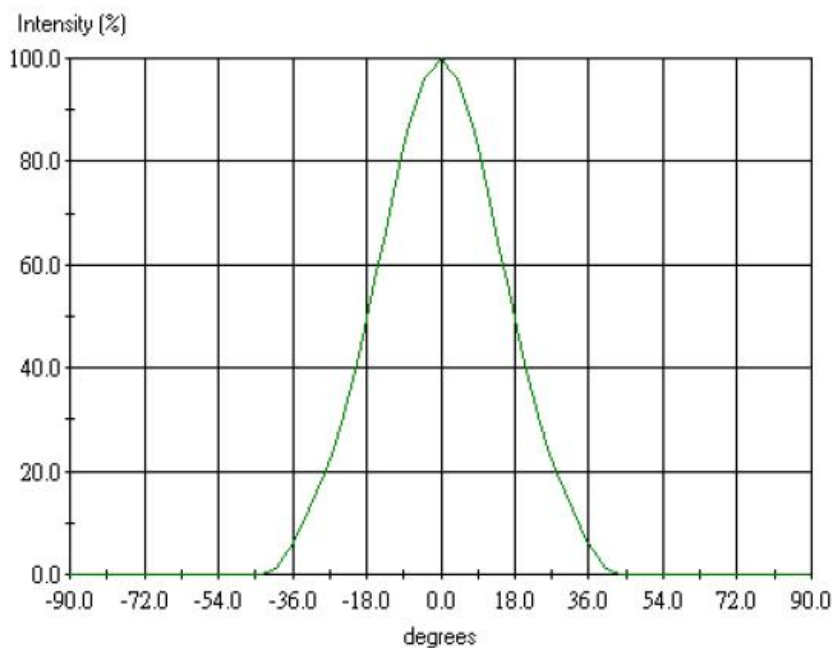

Relative Intensity of BR04040-C1N-BV010