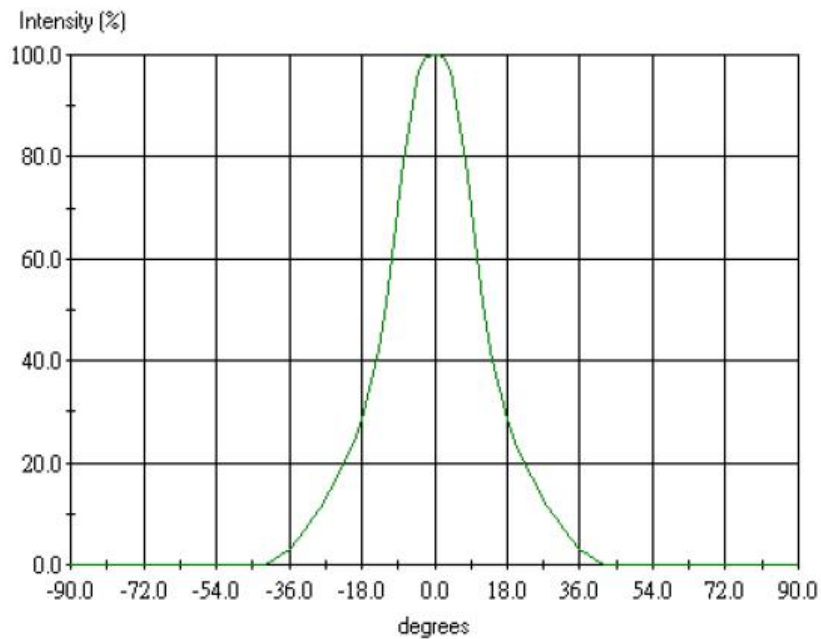

Optosource

Measurements

Relative Intensity of BR04025-C1N-BV010