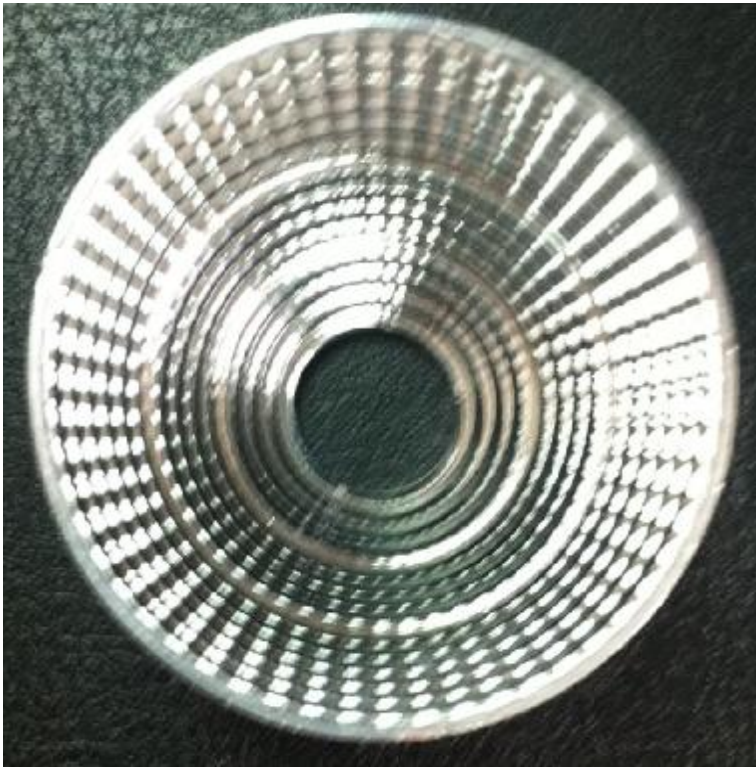

Optosource

Optical Reflector for Bridgelux V10 COB

- Specially design for Bridgelux V10 series LEDs
- Reflector material metallized PC, with high UV and temperature resistance.

Reflector Types

Order Code	FWHM Angle	LENS	Cover	Holder
BR04025-C1N-BV010	±12	With Lens	Without Cover	With Holder
BR04040-C1N-BV010	±20	Without Lens	Without Cover	With Holder
BR04060-C1N-BV010	±30	Without Lens	Without Cover	With Holder