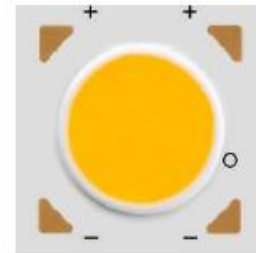

Optosource

Optical Reflector for Bridgelux V10 COB

- Specially design for Bridgelux V10 series LEDs
- Reflector material metallized PC, with high UV and temperature resistance.

Reflector Types

Order Code	FWHM Angle	LENS	Cover	Holder
BR04025-C1N-BV010	±12	With Lens	Without Cover	With Holder
BR04040-C1N-BV010	±20	Without Lens	Without Cover	With Holder
BR04060-C1N-BV010	±30	Without Lens	Without Cover	With Holder